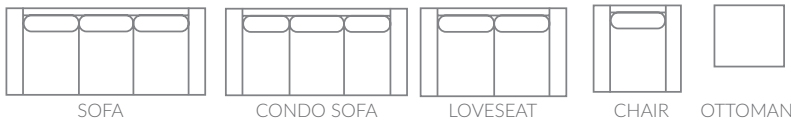

## Adrian

Elegance abounds. This sofa features romantic detailing with the beautiful nailhead trim and tall tapered legs. Style also available with wood base and metal caps. Eco-friendly construction. Certified sustainable, kiln-dried wood frame. Feather blend wrapped MicroGel soy-based polyfoam. Web and coil spring system. Benchmade in Canada. Available in fabric or leather. Available with loose legs or wood base. Accent pillows not included.

## Full Collection

As an inherent quality of a hand-crafted product, all dimensions are approximate

item	sku loose legs	sku wood base	dimensions					
sofa	1361-38	1360-38	L96"	D38"	H37"	AH24"	SH19"	SD24"
condo sofa	1361-37	1360-37	L79"	D38"	H37"	AH24"	SH19"	SD24"
loveseat	1361-35	1360-35	L66"	D38"	H37"	AH24"	SH19"	SD24"
chair	1361-20	1360-20	L38"	D38"	H37"	AH24"	SH19"	SD24"
ottoman	1361-14	1360-14	L26"	D22"	H18"			