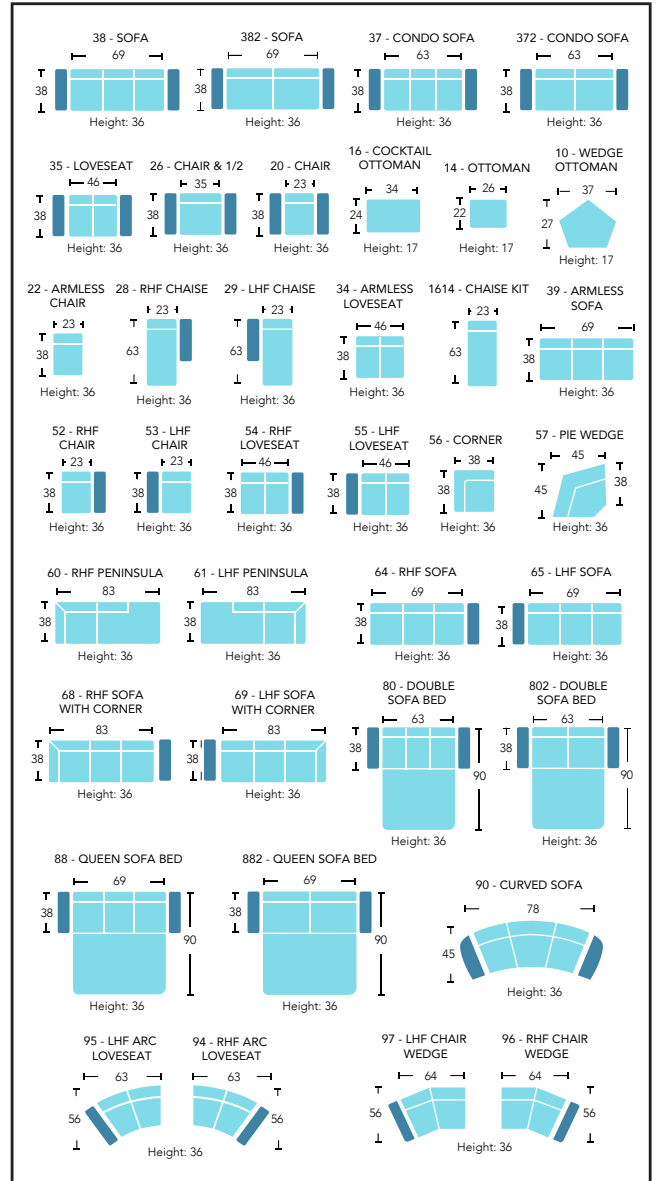

Custom Configuration