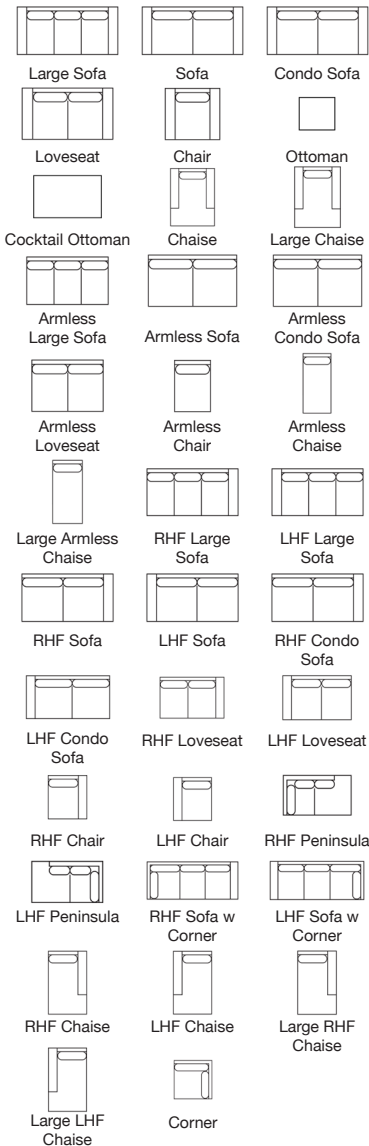

BRENTWOOD CLASSICS

Eliot

UR57 UrStyle

Description

Eliot offers refined elegance with a 5" rounded arm that's perfect for both large and small configurations. Eco-friendly construction. Certified sustainable, kiln-dried wood frame. Benchmade in Canada.

Features

- Sinuous Spring System
- High density, premium soy-based polyfoam with fibre wrap seat
- Polyfibre filled back cushion
- Available in Fabric & Leather
- Accent Pillows not included

SKU	Item	Length	Depth	Height	Arm Height	Seat Height	Seat Width	Seat Depth
UR57-40	Large Sofa	103	40	36	27	18	93	25
UR57-38	Sofa	93	40	36	27	18	83	25
UR57-37	Condo Sofa	83	40	36	27	18	73	25
UR57-35	Loveseat	73	40	36	27	18	63	25
UR57-20	Chair	42	40	36	27	18	32	25
UR57-14	Ottoman	22	26	17				
UR57-16	Cocktail Ottoman	25	35	17				
UR57-30	Chaise	42	63	36	27	18	32	47
UR57-30W	Large Chaise	52	63	36	27	18	42	47
UR57-41	Armless Large Sofa	92	40	36		18	93	25
UR57-39	Armless Sofa	82	40	36		18	83	25
UR57-36	Armless Condo Sofa	72	40	36		18	73	25
UR57-34	Armless Loveseat	62	40	36		18	63	25
UR57-22	Armless Chair	32	40	36		18	32	25
UR57-33	Armless Chaise	32	63	36		18	32	47
UR57-33W	Large Armless Chaise	42	63	36		18	42	47
UR57-42	RHF Large Sofa	98	40	36	27	18	93	25
UR57-43	LHF Large Sofa	98	40	36	27	18	93	25
UR57-64	RHF Sofa	88	40	36	27	18	83	25
UR57-65	LHF Sofa	88	40	36	27	18	83	25
UR57-32	RHF Condo Sofa	78	40	36	27	18	73	25
UR57-31	LHF Condo Sofa	78	40	36	27	18	73	25
UR57-54	RHF Loveseat	68	40	36	27	18	63	25
UR57-55	LHF Loveseat	68	40	36	27	18	63	25
UR57-52	RHF Chair	38	40	36	27	18	32	25
UR57-53	LHF Chair	38	40	36	27	18	32	25
UR57-60	RHF Peninsula	40	95	36		18	25	80
UR57-61	LHF Peninsula	40	95	36		18	25	80
UR57-68	RHF Sofa w Corner	100	40	36	27	18	79	25
UR57-69	LHF Sofa w Corner	100	40	36	27	18	79	25
UR57-28	RHF Chaise	38	63	36	27	18	32	47
UR57-29	LHF Chaise	38	63	36	28	18	32	47
UR57-28W	Large RHF Chaise	48	63	36	27	18	42	47
UR57-29W	Large LHF Chaise	48	63	36	27	18	42	47
UR57-56	Corner	40	40	36		18	25	25