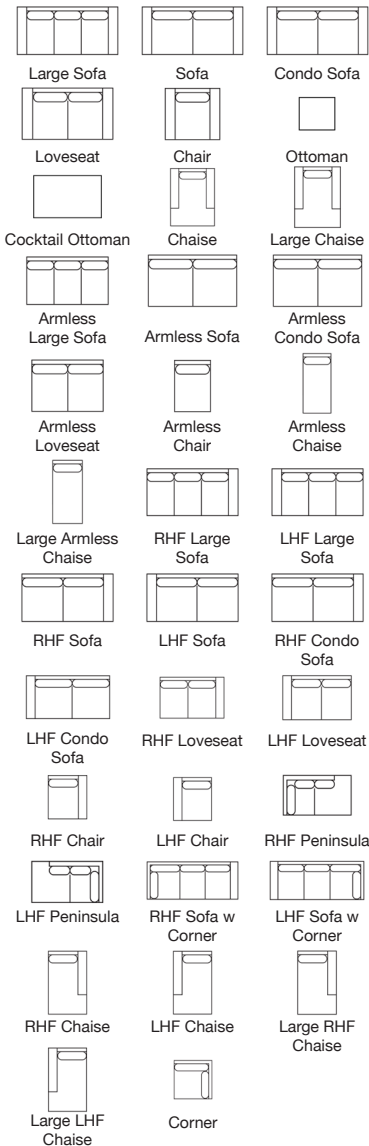

BRENTWOOD CLASSICS

Eliot

UR57 UrStyle

Description

Eliot offers refined elegance with a 5" rounded arm that's perfect for both large and small configurations. Eco-friendly construction. Certified sustainable, kiln-dried wood frame. Benchmade in Canada.

Features

- Sinuous Spring System
- High density, premium soy-based polyfoam with fibre wrap seat
- Polyfibre filled back cushion
- Available in Fabric & Leather
- Accent Pillows not included

SKU	Item	Length	Depth	Height	Arm Height	Seat Height	Seat Width	Seat Depth
UR57-40	Large Sofa	103	40	36	27	18	92	25
UR57-38	Sofa	93	40	36	27	18	82	25
UR57-37	Condo Sofa	83	40	36	27	18	72	25
UR57-35	Loveseat	73	40	36	27	18	62	25
UR57-20	Chair	42	40	36	27	18	32	25
UR57-14	Ottoman	22	26	17				
UR57-16	Cocktail Ottoman	25	35	17				
UR57-30	Chaise	42	63	36	27	18	32	47
UR57-30W	Large Chaise	52	63	36	27	18	42	47
UR57-41	Armless Large Sofa	92	40	36		18	92	25
UR57-39	Armless Sofa	82	40	36		18	82	25
UR57-36	Armless Condo Sofa	72	40	36		18	72	25
UR57-34	Armless Loveseat	62	40	36		18	62	25
UR57-22	Armless Chair	32	40	36		18	32	25
UR57-33	Armless Chaise	32	63	36		18	32	47
UR57-33W	Large Armless Chaise	42	63	36		18	42	47
UR57-42	RHF Large Sofa	98	40	36	27	18	92	25
UR57-43	LHF Large Sofa	98	40	36	27	18	92	25
UR57-64	RHF Sofa	88	40	36	27	18	82	25
UR57-65	LHF Sofa	88	40	36	27	18	82	25
UR57-32	RHF Condo Sofa	78	40	36	27	18	72	25
UR57-31	LHF Condo Sofa	78	40	36	27	18	72	25
UR57-54	RHF Loveseat	68	40	36	27	18	62	25
UR57-55	LHF Loveseat	68	40	36	27	18	62	25
UR57-52	RHF Chair	38	40	36	27	18	32	25
UR57-53	LHF Chair	38	40	36	27	18	32	25
UR57-60	RHF Peninsula	40	95	36		18	25	80
UR57-61	LHF Peninsula	40	95	36		18	25	80
UR57-68	RHF Sofa w Corner	100	40	36	27	18	79	25
UR57-69	LHF Sofa w Corner	100	40	36	27	18	79	25
UR57-28	RHF Chaise	38	63	36	27	18	32	47
UR57-29	LHF Chaise	38	63	36	28	18	32	47
UR57-28W	Large RHF Chaise	48	63	36	27	18	42	47
UR57-29W	Large LHF Chaise	48	63	36	27	18	42	47
UR57-56	Corner	40	40	36		18	25	25