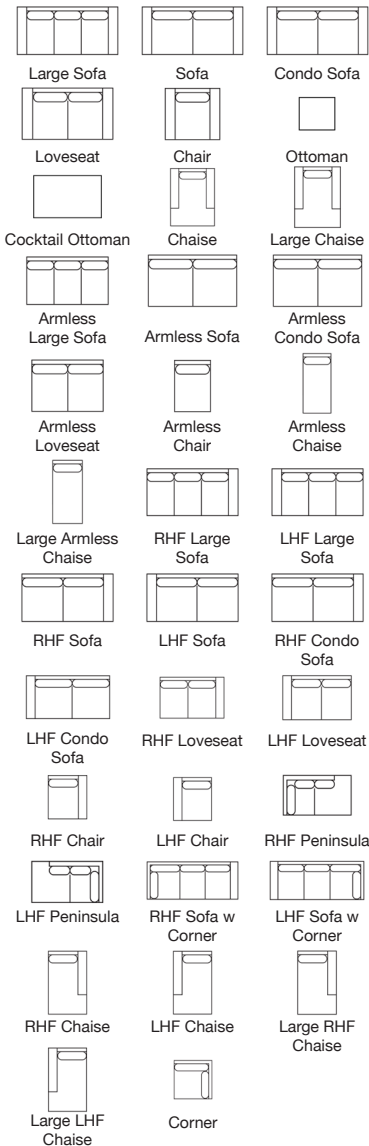

BRENTWOOD CLASSICS

Kipling

UR56 UrStyle

Description

Kipling features 7" rounded arms, and boxed back cushions. Eco-friendly construction. Certified sustainable, kiln-dried-wood frame. Benchmade in Canada.

Features

- Sinuous Spring System
- High density, premium soy-based polyfoam with fibre wrap seat
- Polyfibre filled back cushion
- Available in Fabric & Leather
- Accent Pillows not included

SKU	Item	Length	Depth	Height	Arm Height	Seat Height	Seat Width	Seat Depth
UR56-40	Large Sofa	107	40	36	25	18	92	25
UR56-38	Sofa	97	40	36	25	18	82	25
UR56-37	Condo Sofa	87	40	36	25	18	72	25
UR56-35	Loveseat	77	40	36	25	18	62	25
UR56-20	Chair	46	40	36	25	18	32	25
UR56-14	Ottoman	22	26	17				
UR56-16	Cocktail Ottoman	25	35	17				
UR56-30	Chaise	46	63	36	25	18	32	47
UR56-30W	Large Chaise	56	63	36	25	18	42	47
UR56-41	Armless Large Sofa	93	40	36		18	92	25
UR56-39	Armless Sofa	83	40	36		18	82	25
UR56-36	Armless Condo Sofa	73	40	36		18	72	25
UR56-34	Armless Loveseat	63	40	36		18	62	25
UR56-22	Armless Chair	32	40	36		18	32	25
UR56-33	Armless Chaise	32	63	36		18	32	47
UR56-33W	Large Armless Chaise	42	63	36		18	42	47
UR56-42	RHF Large Sofa	100	40	36	25	18	92	25
UR56-43	LHF Large Sofa	100	40	36	25	18	92	25
UR56-64	RHF Sofa	90	40	36	25	18	82	25
UR56-65	LHF Sofa	90	40	36	25	18	82	25
UR56-32	RHF Condo Sofa	80	40	36	25	18	72	25
UR56-31	LHF Condo Sofa	80	40	36	25	18	72	25
UR56-54	RHF Loveseat	70	40	36	25	18	62	25
UR56-55	LHF Loveseat	70	40	36	25	18	62	25
UR56-52	RHF Chair	40	40	36	25	18	32	25
UR56-53	LHF Chair	40	40	36	25	18	32	25
UR56-60	RHF Peninsula	40	95	36		18	25	80
UR56-61	LHF Peninsula	40	95	36		18	25	80
UR56-68	RHF Sofa w Corner	99	40	36	25	18	79	25
UR56-69	LHF Sofa w Corner	99	40	36	25	18	79	25
UR56-28	RHF Chaise	40	63	36	25	18	32	47
UR56-29	LHF Chaise	40	63	36	25	18	32	47
UR56-28W	Large RHF Chaise	50	63	36	25	18	42	47
UR56-29W	Large LHF Chaise	50	63	36	25	18	42	47
UR56-56	Corner	40	40	36		18	25	25

As a result of being benchmade, all dimensions are approximate.