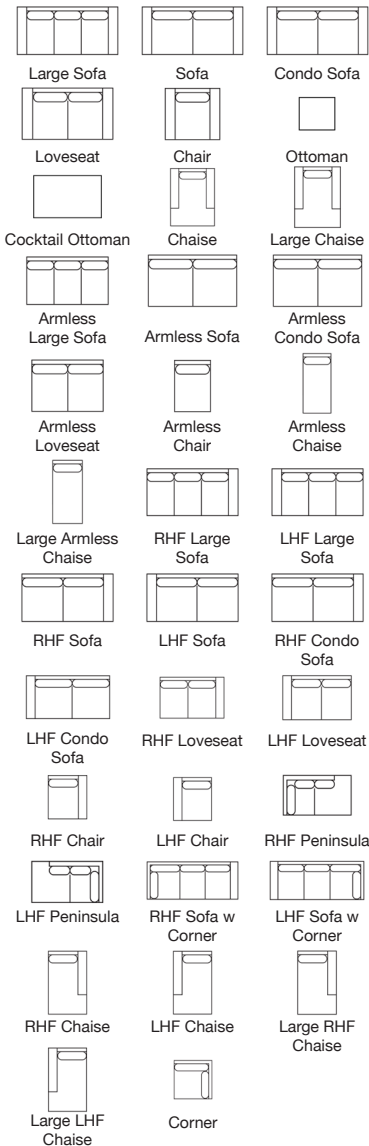

## Kipling

UR56 UrStyle

### Description

Kipling features 7" rounded arms, and boxed back cushions. Eco-friendly construction. Certified sustainable, kiln-dried-wood frame. Benchmade in Canada.

### Features

- Sinuous Spring System
- High density, premium soy-based polyfoam with fibre wrap seat
- Polyfibre filled back cushion
- Available in Fabric & Leather
- Accent Pillows not included

SKU	Item	Length	Depth	Height	Arm Height	Seat Height	Seat Width	Seat Depth
UR56-40	Large Sofa	107	40	36	25	18	93	25
UR56-38	Sofa	97	40	36	25	18	83	25
UR56-37	Condo Sofa	87	40	36	25	18	73	25
UR56-35	Loveseat	77	40	36	25	18	63	25
UR56-20	Chair	46	40	36	25	18	32	25
UR56-14	Ottoman	22	26	17				
UR56-16	Cocktail Ottoman	25	35	17				
UR56-30	Chaise	46	63	36	25	18	32	47
UR56-30W	Large Chaise	56	63	36	25	18	42	47
UR56-41	Armless Large Sofa	93	40	36		18	93	25
UR56-39	Armless Sofa	83	40	36		18	83	25
UR56-36	Armless Condo Sofa	73	40	36		18	73	25
UR56-34	Armless Loveseat	63	40	36		18	63	25
UR56-22	Armless Chair	32	40	36		18	32	25
UR56-33	Armless Chaise	32	63	36		18	32	47
UR56-33W	Large Armless Chaise	42	63	36		18	42	47
UR56-42	RHF Large Sofa	100	40	36	25	18	93	25
UR56-43	LHF Large Sofa	100	40	36	25	18	93	25
UR56-64	RHF Sofa	90	40	36	25	18	83	25
UR56-65	LHF Sofa	90	40	36	25	18	83	25
UR56-32	RHF Condo Sofa	80	40	36	25	18	73	25
UR56-31	LHF Condo Sofa	80	40	36	25	18	73	25
UR56-54	RHF Loveseat	70	40	36	25	18	63	25
UR56-55	LHF Loveseat	70	40	36	25	18	63	25
UR56-52	RHF Chair	40	40	36	25	18	32	25
UR56-53	LHF Chair	40	40	36	25	18	32	25
UR56-60	RHF Peninsula	40	95	36		18	25	80
UR56-61	LHF Peninsula	40	95	36		18	25	80
UR56-68	RHF Sofa w Corner	99	40	36	25	18	79	25
UR56-69	LHF Sofa w Corner	99	40	36	25	18	79	25
UR56-28	RHF Chaise	40	63	36	25	18	32	47
UR56-29	LHF Chaise	40	63	36	25	18	32	47
UR56-28W	Large RHF Chaise	50	63	36	25	18	42	47
UR56-29W	Large LHF Chaise	50	63	36	25	18	42	47
UR56-56	Corner	40	40	36		18	25	25

As a result of being benchmade, all dimensions are approximate.