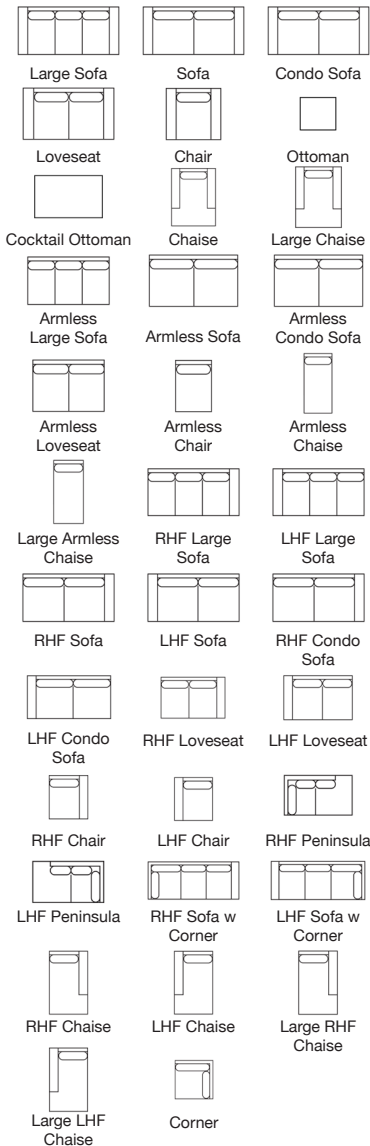

Features

- Sinuous Spring System
- High density, premium soy-based polyfoam with fibre wrap seat
- Polyfibre filled back cushion
- Available in Fabric & Leather
- Accent Pillows not included

| SKU | Item | Length | Depth | Height | Arm Height | Seat Height | Seat Width | Seat Depth |
|----------|----------------------|--------|-------|--------|------------|-------------|------------|------------|
| UR52-40 | Large Sofa | 101 | 40 | 36 | 27 | 18 | 93 | 25 |
| UR52-38 | Sofa | 91 | 40 | 36 | 27 | 18 | 83 | 25 |
| UR52-37 | Condo Sofa | 81 | 40 | 36 | 27 | 18 | 73 | 25 |
| UR52-35 | Loveseat | 71 | 40 | 36 | 27 | 18 | 63 | 25 |
| UR52-20 | Chair | 40 | 40 | 36 | 27 | 18 | 32 | 25 |
| UR52-14 | Ottoman | 22 | 26 | 17 | | | | |
| UR52-16 | Cocktail Ottoman | 25 | 35 | 17 | | | | |
| UR52-30 | Chaise | 40 | 63 | 36 | 27 | 18 | 32 | 47 |
| UR52-30W | Large Chaise | 50 | 63 | 36 | 27 | 18 | 42 | 47 |
| UR52-41 | Armless Large Sofa | 93 | 40 | 36 | | 18 | 93 | 25 |
| UR52-39 | Armless Sofa | 83 | 40 | 36 | | 18 | 83 | 25 |
| UR52-36 | Armless Condo Sofa | 73 | 40 | 36 | | 18 | 73 | 25 |
| UR52-34 | Armless Loveseat | 63 | 40 | 36 | | 18 | 63 | 25 |
| UR52-22 | Armless Chair | 32 | 40 | 36 | | 18 | 32 | 25 |
| UR52-33 | Armless Chaise | 32 | 63 | 36 | | 18 | 32 | 47 |
| UR52-33W | Large Armless Chaise | 42 | 63 | 36 | | 18 | 42 | 47 |
| UR52-42 | RHF Large Sofa | 97 | 40 | 36 | 27 | 18 | 93 | 25 |
| UR52-43 | LHF Large Sofa | 97 | 40 | 36 | 27 | 18 | 93 | 25 |
| UR52-64 | RHF Sofa | 87 | 40 | 36 | 27 | 18 | 83 | 25 |
| UR52-65 | LHF Sofa | 87 | 40 | 36 | 27 | 18 | 83 | 25 |
| UR52-32 | RHF Condo Sofa | 77 | 40 | 36 | 27 | 18 | 73 | 25 |
| UR52-31 | LHF Condo Sofa | 77 | 40 | 36 | 27 | 18 | 73 | 25 |
| UR52-54 | RHF Loveseat | 67 | 40 | 36 | 27 | 18 | 63 | 25 |
| UR52-55 | LHF Loveseat | 67 | 40 | 36 | 27 | 18 | 63 | 25 |
| UR52-52 | RHF Chair | 37 | 40 | 36 | 27 | 18 | 32 | 25 |
| UR52-53 | LHF Chair | 37 | 40 | 36 | 27 | 18 | 32 | 25 |
| UR52-60 | RHF Peninsula | 40 | 95 | 36 | | 18 | 25 | 80 |
| UR52-61 | LHF Peninsula | 40 | 95 | 36 | | 18 | 25 | 80 |
| UR52-68 | RHF Sofa w Corner | 99 | 40 | 36 | 27 | 18 | 79 | 25 |
| UR52-69 | LHF Sofa w Corner | 99 | 40 | 36 | 27 | 18 | 79 | 25 |
| UR52-28 | RHF Chaise | 36 | 63 | 36 | 27 | 18 | 32 | 47 |
| UR52-29 | LHF Chaise | 36 | 63 | 36 | 28 | 18 | 32 | 47 |
| UR52-28W | Large RHF Chaise | 46 | 63 | 36 | 27 | 18 | 42 | 47 |
| UR52-29W | Large LHF Chaise | 46 | 63 | 36 | 27 | 18 | 42 | 47 |
| UR52-56 | Corner | 40 | 40 | 36 | | 18 | 25 | 25 |