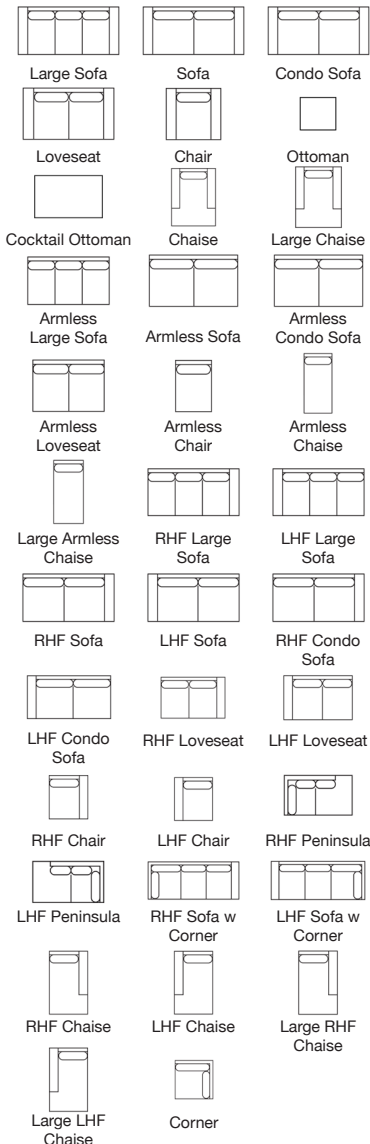

## Ginsberg

UR54 UrStyle

### Features

- Sinuous Spring System
- High density, premium soy-based polyfoam with fibre wrap seat
- Polyfibre filled back cushion
- Available in Fabric & Leather
- Accent Pillows not included

SKU	Item	Length	Depth	Height	Arm Height	Seat Height	Seat Width	Seat Depth
UR54-40	Large Sofa	109"	40"	36"	28"	18"	92"	25"
UR54-38	Sofa	99"	40"	36"	28"	18"	82"	25"
UR54-37	Condo Sofa	89"	40"	36"	28"	18"	72"	25"
UR54-35	Loveseat	79"	40"	36"	28"	18"	62"	25"
UR54-20	Chair	48"	40"	36"	28"	18"	32"	25"
UR54-14	Ottoman	22"	26"	17"				
UR54-16	Cocktail Ottoman	25"	35"	17"				
UR54-30	Chaise	48"	63"	36"	28"	18"	32"	47"
UR54-30W	Large Chaise	58"	63"	36"	28"	18"	42"	47"
UR54-41	Armless Large Sofa	93"	40"	36"		18"	92"	25"
UR54-39	Armless Sofa	83"	40"	36"		18"	82"	25"
UR54-36	Armless Condo Sofa	73"	40"	36"		18"	72"	25"
UR54-34	Armless Loveseat	63"	40"	36"		18"	62"	25"
UR54-22	Armless Chair	32"	40"	36"		18"	32"	25"
UR54-33	Armless Chaise	32"	63"	36"		18"	32"	47"
UR54-33W	Large Armless Chaise	42"	63"	36"		18"	42"	47"
UR54-42	RHF Large Sofa	101"	40"	36"	28"	18"	92"	25"
UR54-43	LHF Large Sofa	101"	40"	36"	28"	18"	92"	25"
UR54-64	RHF Sofa	91"	40"	36"	28"	18"	82"	25"
UR54-65	LHF Sofa	91"	40"	36"	28"	18"	82"	25"
UR54-32	RHF Condo Sofa	81"	40"	36"	28"	18"	72"	25"
UR54-31	LHF Condo Sofa	81"	40"	36"	28"	18"	72"	25"
UR54-54	RHF Loveseat	71"	40"	36"	28"	18"	62"	25"
UR54-55	LHF Loveseat	71"	40"	36"	28"	18"	62"	25"
UR54-52	RHF Chair	40"	40"	36"	28"	18"	32"	25"
UR54-53	LHF Chair	40"	40"	36"	28"	18"	32"	25"
UR54-60	RHF Peninsula	40"	95"	36"		18"	25"	80"
UR54-61	LHF Peninsula	40"	95"	36"		18"	25"	80"
UR54-68	RHF Sofa w Corner	103"	40"	36"	28"	18"	79"	25"
UR54-69	LHF Sofa w Corner	103"	40"	36"	28"	18"	79"	25"
UR54-28	RHF Chaise	40"	63"	36"	28"	18"	32"	47"
UR54-29	LHF Chaise	40"	63"	36"	28"	18"	32"	47"
UR54-28W	Large RHF Chaise	50"	63"	36"	28"	18"	42"	47"
UR54-29W	Large LHF Chaise	50"	63"	36"	28"	18"	42"	47"
UR54-56	Corner	40"	40"	36"		18"	25"	25"