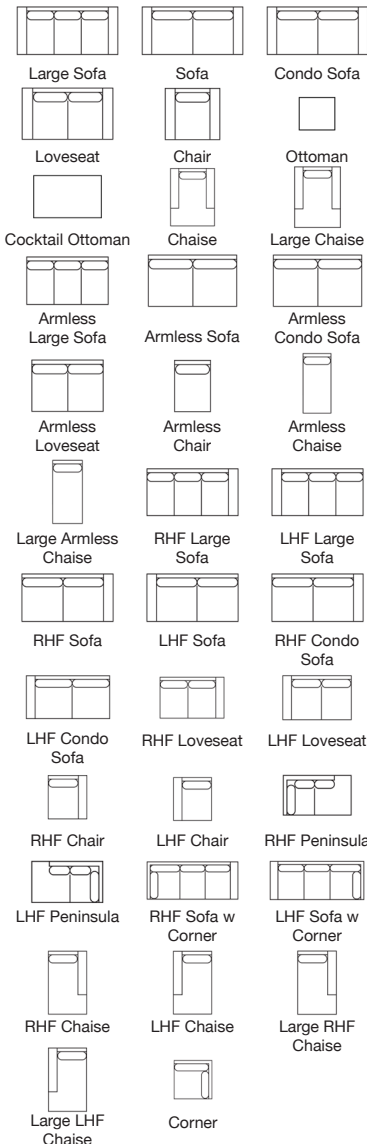

BRENTWOOD CLASSICS

Ginsberg

UR54 UrStyle

Description

Ginsberg is a free-flowing tuxedo arm with classic sophistication and contemporary curves. Eco-friendly construction. Certified sustainable, kiln-dried wood frame. Benchmade in Canada.

Features

- Sinuous Spring System
- High density, premium soy-based polyfoam with fibre wrap seat
- Polyfibre filled back cushion
- Available in Fabric & Leather
- Accent Pillows not included

SKU	Item	Length	Depth	Height	Arm Height	Seat Height	Seat Width	Seat Depth
UR54-40	Large Sofa	109	40	36	28	18	93	25
UR54-38	Sofa	99	40	36	28	18	83	25
UR54-37	Condo Sofa	89	40	36	28	18	73	25
UR54-35	Loveseat	79	40	36	28	18	63	25
UR54-20	Chair	48	40	36	28	18	32	25
UR54-14	Ottoman	22	26	17				
UR54-16	Cocktail Ottoman	25	35	17				
UR54-30	Chaise	48	63	36	28	18	32	47
UR54-30W	Large Chaise	58	63	36	28	18	42	47
UR54-41	Armless Large Sofa	93	40	36		18	93	25
UR54-39	Armless Sofa	83	40	36		18	83	25
UR54-36	Armless Condo Sofa	73	40	36		18	73	25
UR54-34	Armless Loveseat	63	40	36		18	63	25
UR54-22	Armless Chair	32	40	36		18	32	25
UR54-33	Armless Chaise	32	63	36		18	32	47
UR54-33W	Large Armless Chaise	42	63	36		18	42	47
UR54-42	RHF Large Sofa	101	40	36	28	18	93	25
UR54-43	LHF Large Sofa	101	40	36	28	18	93	25
UR54-64	RHF Sofa	91	40	36	28	18	83	25
UR54-65	LHF Sofa	91	40	36	28	18	83	25
UR54-32	RHF Condo Sofa	81	40	36	28	18	73	25
UR54-31	LHF Condo Sofa	81	40	36	28	18	73	25
UR54-54	RHF Loveseat	71	40	36	28	18	63	25
UR54-55	LHF Loveseat	71	40	36	28	18	63	25
UR54-52	RHF Chair	40	40	36	28	18	32	25
UR54-53	LHF Chair	40	40	36	28	18	32	25
UR54-60	RHF Peninsula	40	95	36	28	18	25	80
UR54-61	LHF Peninsula	40	95	36	28	18	25	80
UR54-68	RHF Sofa w Corner	103	40	36	28	18	79	25
UR54-69	LHF Sofa w Corner	103	40	36	28	18	79	25
UR54-28	RHF Chaise	40	63	36	28	18	32	47
UR54-29	LHF Chaise	40	63	36	28	18	32	47
UR54-28W	Large RHF Chaise	50	63	36	28	18	42	47
UR54-29W	Large LHF Chaise	50	63	36	28	18	42	47
UR54-56	Corner	40	40	36		18	25	25